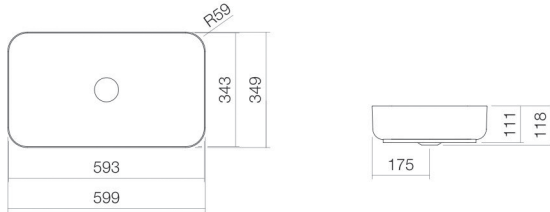

Technical factsheet

Dish basin

SB.SR650

SR series (Stream)

Item Number:

3507500000

Characteristics

Model description	SB.SR650
Item Number	3507500000
Material basin	glazed steel white
Coating	ProShield
Dimensions	w/h/d 599 mm/118 mm/349 mm
Form	rectangular
Hole	without tap hole
Overflow	without overflow
Net weight	8,3 kg

Fittings information

Impact area 58 mm - 108 mm
from rear edge of basin

Optimal impact on the basin mould with fittings that have a vertical outlet (90 ° angle of impact) and a built-in aerator.

Flow rate chart

Product/tender specifications

Dish basin
SB.SR650
SR series (Stream)
Item Number:

3507500000

Text

Dish basin, rectangular, w/h/d 599/118/349 mm, glazed steel, white, ProShield, without tap hole, without overflow, included drain valve, valve cap, chrome-plated, Ø 74 mm, chrome-plated spacer frame
