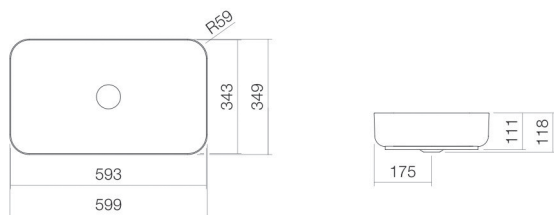

Technical factsheet

Dish basin

SB.SR650

SR series (Stream)

Item Number:

3507500000

Characteristics

Model description	SB.SR650
Item Number	3507500000
Material basin	glazed steel white
Coating	ProShield
Dimensions	w/h/d 599 mm/118 mm/349 mm
Form	rectangular
Hole	without tap hole
Overflow	without overflow
Net weight	8,3 kg

Fittings information

Impact area 58 mm - 108 mm
from rear edge of basin

Optimal impact on the basin mould with fittings that have a vertical outlet (90 ° angle of impact) and a built-in aerator.

Flow rate chart

Product/tender specifications

Dish basin

SB.SR650

SR series (Stream)

Item Number:

3507500000

Text

Dish basin, rectangular, w/h/d 599/118/349 mm, glazed steel, white, ProShield, without tap hole, without overflow, included drain valve, valve cap, chrome-plated, Ø 74 mm, chrome-plated spacer frame
