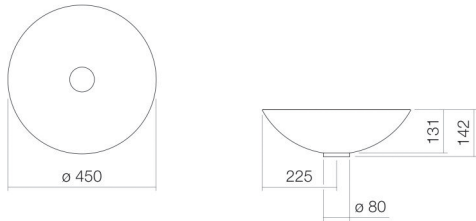

white

Coating

easy-care

Dimensions

w/h/d 450 mm/142 mm/450 mm

Form

round

Hole

without tap hole

Overflow

without overflow

Net weight

4,5 kg

Fittings information

Impact area 130 mm - 180 mm  
from rear edge of basin

Optimal impact on the basin mould with fittings that have a vertical outlet (90 ° angle of impact) and a built-in aerator.

## Product/tender specifications

Dish basin

**SB.K450.GS**

**GS series (dish basins)**

Item Number:

3502000400

**Text**

Dish basin, round, Ø 450 mm, height 142 mm, glazed steel, white, easy-care, without tap hole, without overflow, included drain valve, valve cap, chrome-plated, Ø 74 mm, chrome-plated spacer ring