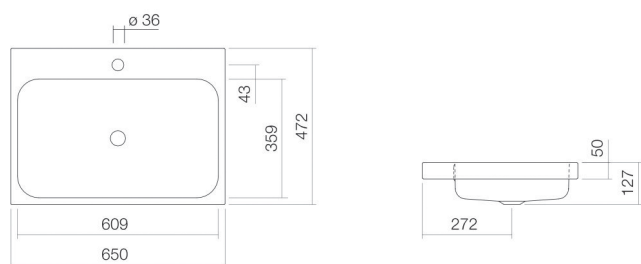

Technical factsheet

Sit-on basin
AB.SR650H
SR series (Stream)

Item Number: 3231600400

Characteristics

Model description	AB.SR650H
Item Number	3231600400
Material basin	glazed steel white
Coating	easy-care
Dimensions	w/h/d 650 mm/127 mm/472 mm
Form	rectangular
Hole	with one tap hole
Overflow	with overflow
Net weight	9,6 kg

Fittings information Impact area 105 mm - 155 mm
from middle of tap hole

Optimal impact on the basin mould with fittings that have a vertical outlet (90 ° angle of impact) and a built-in aerator.

Flow rate chart

Product/tender specifications

Sit-on basin

AB.SR650H

SR series (Stream)

Item Number:

3231600400

Text

Sit-on basin, rectangular, w/h/d 650/127/472 mm, glazed steel, white, easy-care, with one tap hole, centred behind mould, with overflow, fixing set, overflow set
