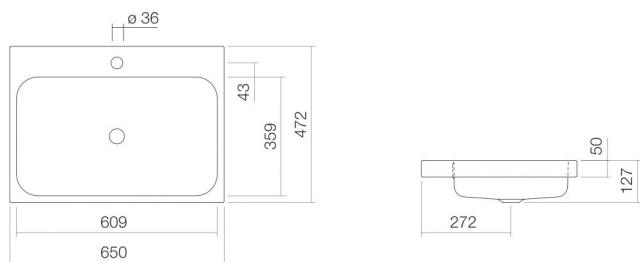

Technical factsheet

Sit-on basin
AB.SR650H
SR series (Stream)

Item Number: 3231600000

Characteristics

Model description	AB.SR650H
Item Number	3231600000
Material basin	glazed steel white
Coating	ProShield
Dimensions	w/h/d 650 mm/127 mm/472 mm
Form	rectangular
Hole	with one tap hole
Overflow	with overflow
Net weight	9,6 kg

Fittings information Impact area 105 mm - 155 mm
from middle of tap hole

Optimal impact on the basin mould with fittings that have a vertical outlet (90 ° angle of impact) and a built-in aerator.

Flow rate chart

Product/tender specifications

Sit-on basin

AB.SR650H

SR series (Stream)

Item Number:

3231600000

Text

Sit-on basin, rectangular, w/h/d 650/127/472 mm, glazed steel, white, ProShield, with one tap hole, centred behind mould, with overflow, fixing set, overflow set
