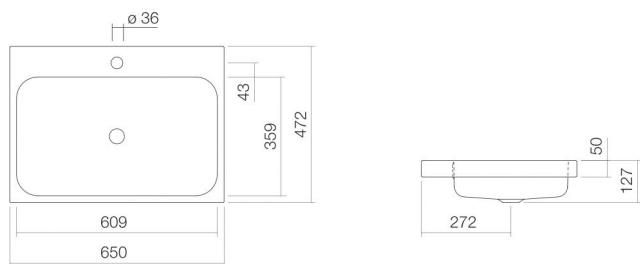

Technical factsheet

Sit-on basin
AB.SR650H
SR series (Stream)
Item Number:

3231600000

Characteristics

Model description	AB.SR650H
Item Number	3231600000
Material basin	glazed steel white
Coating	ProShield
Dimensions	w/h/d 650 mm/127 mm/472 mm
Form	rectangular
Hole	with one tap hole
Overflow	with overflow
Net weight	9,6 kg

Fittings information Impact area 105 mm - 155 mm
from middle of tap hole

Optimal impact on the basin mould with fittings that have a vertical outlet (90 ° angle of impact) and a built-in aerator.

Flow rate chart

Product/tender specifications

Sit-on basin

AB.SR650H

SR series (Stream)

Item Number:

3231600000

Text

Sit-on basin, rectangular, w/h/d 650/127/472 mm, glazed steel, white, ProShield, with one tap hole, centred behind mould, with overflow, fixing set, overflow set
