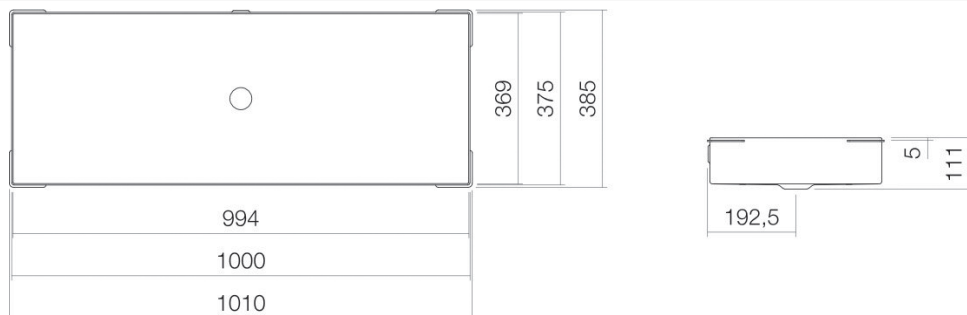

Technical factsheet

Undermount basin

UB.ME1000

ME series (Metaphor)

Item Number:

3228704401

Characteristics

Model description	UB.ME1000
Item Number	3228704401
Material basin	glazed steel white
Coating	antibacterial
Dimensions	w/h/d 994 mm/111 mm/369 mm
Form	rectangular
Hole	without tap hole
Overflow	with overflow
Net weight	16,9 kg
Mounting type	for installation from below
Note	optimised for installation directly under the laminate layer of a coated counter top

Fittings information

Impact area 112 mm - 157 mm
from rear edge of basin

Optimal impact on the basin mould with fittings that have a vertical outlet (90 ° angle of impact) and a built-in aerator.

Flow rate chart

Product/tender specifications

Undermount basin

UB.ME1000

ME series (Metaphor)

Item Number:

3228704401

Text

Undermount basin, for installation from below, rectangular, w/h/d 994/111/369 mm, glazed steel, white, antibacterial, without tap hole, with overflow, fixing set, overflow set, optimised for installation directly under the laminate layer of a coated counter top
