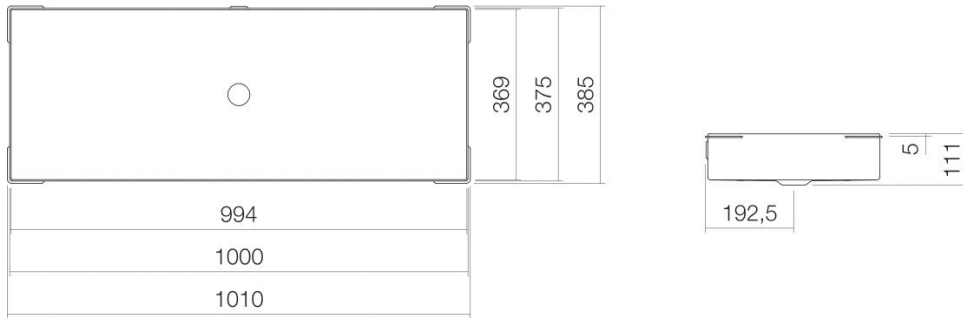

## Characteristics

---

Model description	UB.ME1000
Item Number	3228704000
Material basin	glazed steel white
Coating	ProShield
Dimensions	w/h/d 994 mm/111 mm/369 mm
Form	rectangular
Hole	without tap hole
Overflow	with overflow
Net weight	16,9 kg
Mounting type	for installation from below
Note	optimised for installation directly under the laminate layer of a coated counter top

### Fittings information

Impact area 112 mm - 157 mm  
from rear edge of basin

Optimal impact on the basin mould with fittings that have a vertical outlet (90 ° angle of impact) and a built-in aerator.