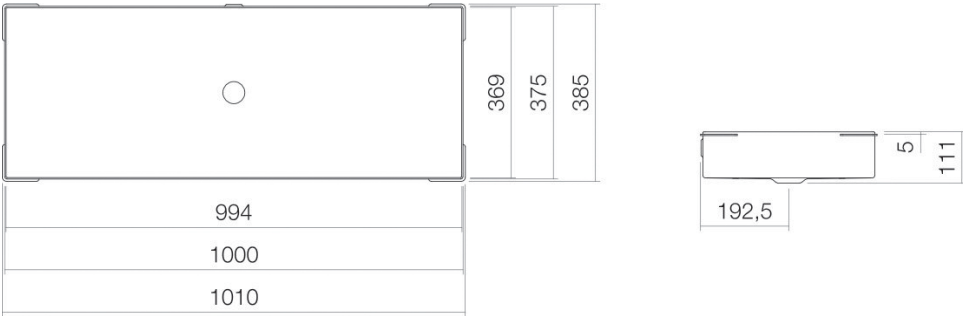

Technical factsheet

Undermount basin

UB.ME1000

ME series (Metaphor)

Item Number: 3228704000

Characteristics

Model description	UB.ME1000
Item Number	3228704000
Material basin	glazed steel white
Coating	ProShield
Dimensions	w/h/d 994 mm/111 mm/369 mm
Form	rectangular
Hole	without tap hole
Overflow	with overflow
Net weight	16,9 kg
Mounting type	for installation from below
Note	optimised for installation directly under the laminate layer of a coated counter top

Fittings information

Impact area 112 mm - 157 mm
from rear edge of basin

Optimal impact on the basin mould with fittings that have a vertical outlet (90 ° angle of impact) and a built-in aerator.

Flow rate chart

Product/tender specifications

Undermount basin
UB.ME1000
ME series (Metaphor)
Item Number:

3228704000

Text

Undermount basin, for installation from below, rectangular, w/h/d 994/111/369 mm, glazed steel, white, ProShield, without tap hole, with overflow, fixing set, overflow set, optimised for installation directly under the laminate layer of a coated counter top
