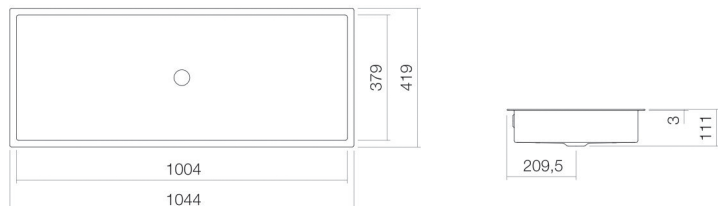

Technical factsheet

Undermount basin

UB.ME1000

ME series (Metaphor)

Item Number: 3228701401

Characteristics

Model description	UB.ME1000
Item Number	3228701401
Material basin	glazed steel white
Coating	antibacterial
Dimensions	w/h/d 1004 mm/111 mm/379 mm
Form	rectangular
Hole	without tap hole
Overflow	with overflow
Net weight	16,9 kg
Mounting type	for installation from below

Fittings information

Impact area 112 mm - 157 mm
from rear edge of basin

Optimal impact on the basin mould with fittings that have a vertical outlet (90 ° angle of impact) and a built-in aerator.

Flow rate chart

Product/tender specifications

Undermount basin

UB.ME1000

ME series (Metaphor)

Item Number:

3228701401

Text

Undermount basin, for installation from below, rectangular, w/h/d 1004/111/379 mm, glazed steel, white, antibacterial, without tap hole, with overflow, fixing set, overflow set
