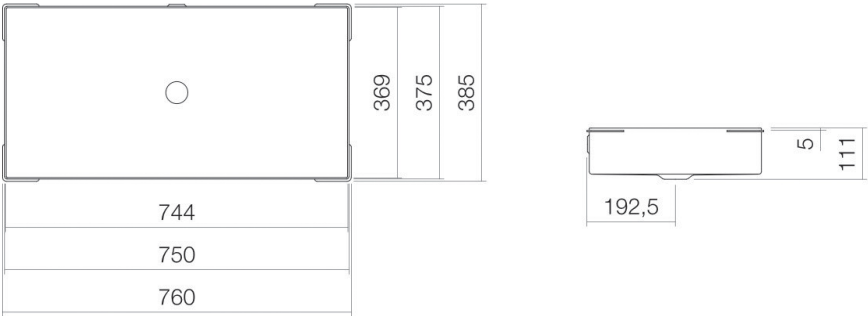

Technical factsheet

Undermount basin

UB.ME750

ME series (Metaphor)

Item Number: 3227704000

Characteristics

Model description	UB.ME750
Item Number	3227704000
Material basin	glazed steel white
Coating	ProShield
Dimensions	w/h/d 744 mm/111 mm/369 mm
Form	rectangular
Hole	without tap hole
Overflow	with overflow
Net weight	13,2 kg
Mounting type	for installation from below
Note	optimised for installation directly under the laminate layer of a coated counter top

Fittings information

Impact area 112 mm - 157 mm
from rear edge of basin

Optimal impact on the basin mould with fittings that have a vertical outlet (90 ° angle of impact) and a built-in aerator.

Flow rate chart

Product/tender specifications

Undermount basin
UB.ME750
ME series (Metaphor)
Item Number:

3227704000

Text

Undermount basin, for installation from below, rectangular, w/h/d 744/111/369 mm, glazed steel, white, ProShield, without tap hole, with overflow, fixing set, overflow set, optimised for installation directly under the laminate layer of a coated counter top
