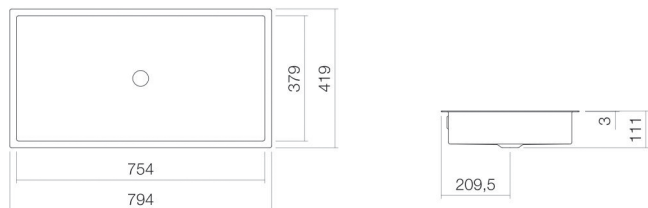

Technical factsheet

Undermount basin

UB.ME750

ME series (Metaphor)

Item Number:

3227701401

Characteristics

Model description	UB.ME750
Item Number	3227701401
Material basin	glazed steel white
Coating	antibacterial
Dimensions	w/h/d 754 mm/111 mm/379 mm
Form	rectangular
Hole	without tap hole
Overflow	with overflow
Net weight	13,2 kg
Mounting type	for installation from below

Fittings information

Impact area 112 mm - 157 mm
from rear edge of basin

Optimal impact on the basin mould with fittings that have a vertical outlet (90 ° angle of impact) and a built-in aerator.

Flow rate chart

Product/tender specifications

Undermount basin

UB.ME750

ME series (Metaphor)

Item Number:

3227701401

Text

Undermount basin, for installation from below, rectangular, w/h/d 754/111/379 mm, glazed steel, white, antibacterial, without tap hole, with overflow, fixing set, overflow set
