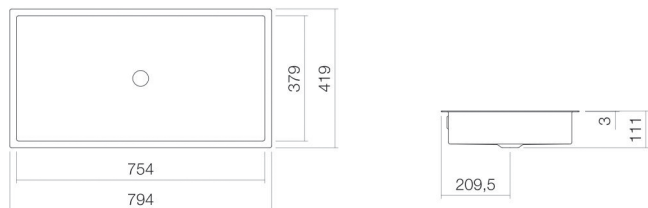

Technical factsheet

Undermount basin

UB.ME750

ME series (Metaphor)

Item Number: 3227701000

Characteristics

Model description	UB.ME750
Item Number	3227701000
Material basin	glazed steel white
Coating	ProShield
Dimensions	w/h/d 754 mm/111 mm/379 mm
Form	rectangular
Hole	without tap hole
Overflow	with overflow
Net weight	13,2 kg
Mounting type	for installation from below

Fittings information

Impact area 112 mm - 157 mm
from rear edge of basin

Optimal impact on the basin mould with fittings that have a vertical outlet (90 ° angle of impact) and a built-in aerator.

Flow rate chart

Product/tender specifications

Undermount basin

UB.ME750

ME series (Metaphor)

Item Number:

3227701000

Text

Undermount basin, for installation from below, rectangular, w/h/d 754/111/379 mm, glazed steel, white, ProShield, without tap hole, with overflow, fixing set, overflow set
