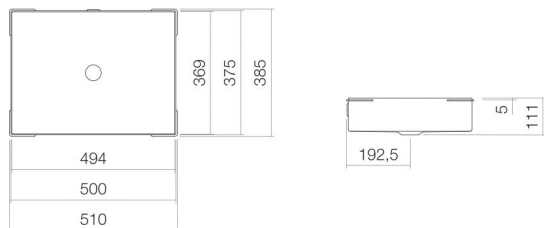

Technical factsheet

Undermount basin

UB.ME500

ME series (Metaphor)

Item Number: 3226704401

Characteristics

Model description	UB.ME500
Item Number	3226704401
Material basin	glazed steel white
Coating	antibacterial
Dimensions	w/h/d 494 mm/111 mm/369 mm
Form	rectangular
Hole	without tap hole
Overflow	with overflow
Net weight	9,6 kg
Mounting type	for installation from below
Note	optimised for installation directly under the laminate layer of a coated counter top

Fittings information

Impact area 112 mm - 157 mm
from rear edge of basin

Optimal impact on the basin mould with fittings that have a vertical outlet (90 ° angle of impact) and a built-in aerator.

Flow rate chart

Product/tender specifications

Undermount basin

UB.ME500

ME series (Metaphor)

Item Number:

3226704401

Text

Undermount basin, for installation from below, rectangular, w/h/d 494/111/369 mm, glazed steel, white, antibacterial, without tap hole, with overflow, fixing set, overflow set, optimised for installation directly under the laminate layer of a coated counter top
