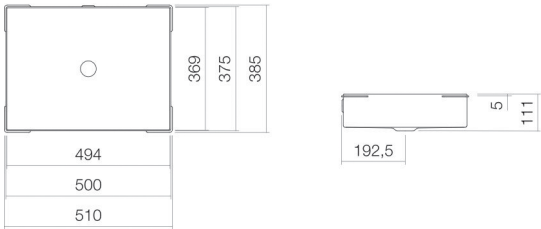

Technical factsheet

Undermount basin

UB.ME500

ME series (Metaphor)

Item Number:

3226704400

Characteristics

Model description	UB.ME500
Item Number	3226704400
Material basin	glazed steel white
Coating	easy-care
Dimensions	w/h/d 494 mm/111 mm/369 mm
Form	rectangular
Hole	without tap hole
Overflow	with overflow
Net weight	9,6 kg
Mounting type	for installation from below
Note	optimised for installation directly under the laminate layer of a coated counter top

Fittings information

Impact area 112 mm - 157 mm
from rear edge of basin

Optimal impact on the basin mould with fittings that have a vertical outlet (90 ° angle of impact) and a built-in aerator.

Flow rate chart

Product/tender specifications

Undermount basin

UB.ME500

ME series (Metaphor)

Item Number:

3226704400

Text

Undermount basin, for installation from below, rectangular, w/h/d 494/111/369 mm, glazed steel, white, easy-care, without tap hole, with overflow, fixing set, overflow set, optimised for installation directly under the laminate layer of a coated counter top
