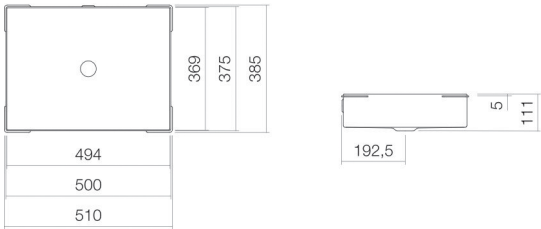

## Characteristics

---

Model description	UB.ME500
Item Number	3226704400
Material basin	glazed steel white
Coating	easy-care
Dimensions	w/h/d 494 mm/111 mm/369 mm
Form	rectangular
Hole	without tap hole
Overflow	with overflow
Net weight	9,6 kg
Mounting type	for installation from below
Note	optimised for installation directly under the laminate layer of a coated counter top

### Fittings information

Impact area 112 mm - 157 mm  
from rear edge of basin

Optimal impact on the basin mould with fittings that have a vertical outlet (90 ° angle of impact) and a built-in aerator.

**Flow rate chart**

**Product/tender specifications**

**Undermount basin**

**UB.ME500**

**ME series (Metaphor)**

Item Number:

3226704400

**Text**

Undermount basin, for installation from below, rectangular, w/h/d 494/111/369 mm, glazed steel, white, easy-care, without tap hole, with overflow, fixing set, overflow set, optimised for installation directly under the laminate layer of a coated counter top