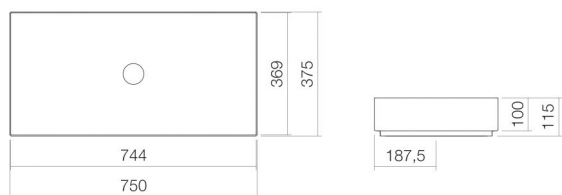

Technical factsheet

Sit-on basin

AB.ME750

ME series (Metaphor)

Item Number: 3213000400

Characteristics

Model description	AB.ME750
Item Number	3213000400
Material basin	glazed steel white
Coating	easy-care
Dimensions	w/h/d 750 mm/115 mm/375 mm
Form	rectangular
Hole	without tap hole
Overflow	without overflow
Net weight	12,4 kg

Fittings information	Impact area 90 mm - 135 mm from rear edge of basin
----------------------	---

Optimal impact on the basin mould with fittings that have a vertical outlet (90 ° angle of impact) and a built-in aerator.

Flow rate chart

Product/tender specifications

Sit-on basin

AB.ME750

ME series (Metaphor)

Item Number:

3213000400

Text

Sit-on basin, rectangular, w/h/d 750/115/375 mm, glazed steel, white, easy-care, without tap hole, without overflow, included fixing set, drain valve, valve cap, chrome-plated, Ø 63 mm, black spacer frame
