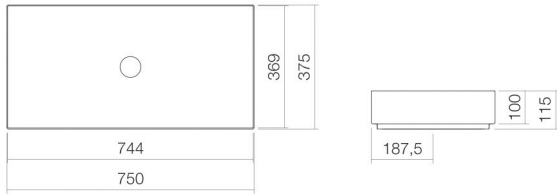

Technical factsheet

Sit-on basin

AB.ME750

ME series (Metaphor)

Item Number: 3213000000

Characteristics

Model description	AB.ME750
Item Number	3213000000
Material basin	glazed steel white
Coating	ProShield
Dimensions	w/h/d 750 mm/115 mm/375 mm
Form	rectangular
Hole	without tap hole
Overflow	without overflow
Net weight	12,4 kg

Fittings information

Impact area 90 mm - 135 mm
from rear edge of basin

Optimal impact on the basin mould with fittings that have a vertical outlet (90 ° angle of impact) and a built-in aerator.

Flow rate chart

Product/tender specifications

Sit-on basin

AB.ME750

ME series (Metaphor)

Item Number:

3213000000

Text

Sit-on basin, rectangular, w/h/d 750/115/375 mm, glazed steel, white, ProShield, without tap hole, without overflow, included fixing set, drain valve, valve cap, chrome-plated, Ø 63 mm, black spacer frame
