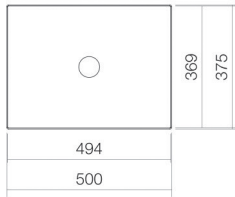

Technical factsheet

Sit-on basin

AB.ME500

ME series (Metaphor)

Item Number:

3212000400

Characteristics

| | |
|-------------------|----------------------------|
| Model description | AB.ME500 |
| Item Number | 3212000400 |
| Material basin | glazed steel white |
| Coating | easy-care |
| Dimensions | w/h/d 500 mm/115 mm/375 mm |
| Form | rectangular |
| Hole | without tap hole |
| Overflow | without overflow |
| Net weight | 9 kg |

Fittings information

Impact area 90 mm - 135 mm
from rear edge of basin

Optimal impact on the basin mould with fittings that have a vertical outlet (90 ° angle of impact) and a built-in aerator.

Flow rate chart

Product/tender specifications

Sit-on basin

AB.ME500

ME series (Metaphor)

Item Number:

3212000400

Text

Sit-on basin, rectangular, w/h/d 500/115/375 mm, glazed steel, white, easy-care, without tap hole, without overflow, included fixing set, drain valve, valve cap, chrome-plated, Ø 63 mm, black spacer frame
