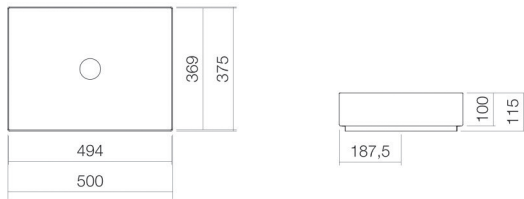

Technical factsheet

Sit-on basin

AB.ME500

ME series (Metaphor)

Item Number:

3212000000

Characteristics

Model description	AB.ME500
Item Number	3212000000
Material basin	glazed steel white
Coating	ProShield
Dimensions	w/h/d 500 mm/115 mm/375 mm
Form	rectangular
Hole	without tap hole
Overflow	without overflow
Net weight	9 kg

Fittings information

Impact area 90 mm - 135 mm
from rear edge of basin

Optimal impact on the basin mould with fittings that have a vertical outlet (90 ° angle of impact) and a built-in aerator.

Flow rate chart

Product/tender specifications

Sit-on basin

AB.ME500

ME series (Metaphor)

Item Number:

3212000000

Text

Sit-on basin, rectangular, w/h/d 500/115/375 mm, glazed steel, white, ProShield, without tap hole, without overflow, included fixing set, drain valve, valve cap, chrome-plated, Ø 63 mm, black spacer frame
