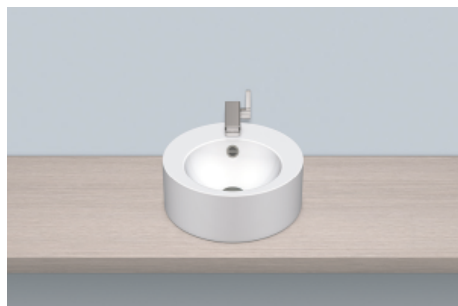

## Technical factsheet

---

**Sit-on basin**

**AB.K400H.2**

**K series**

Item Number: 3004200400

## Characteristics

---

Model description	AB.K400H.2
Item Number	3004200400
Material basin	glazed steel white
Coating	easy-care
Dimensions	w/h/d 400 mm/155 mm/400 mm
Form	round
Hole	with one tap hole
Overflow	with overflow
Net weight	3,7 kg

**Fittings information** Impact area 110 mm - 140 mm  
from middle of tap hole

Optimal impact on the basin mould with fittings that have a vertical outlet (90 ° angle of impact) and a built-in aerator.

## Product/tender specifications

Sit-on basin

AB.K400H.2

K series

Item Number:

3004200400

Text

Sit-on basin, round, Ø 400 mm, height 155 mm, glazed steel, white, easy-care, with one tap hole, centred behind mould, with overflow, included fixing set, overflow set