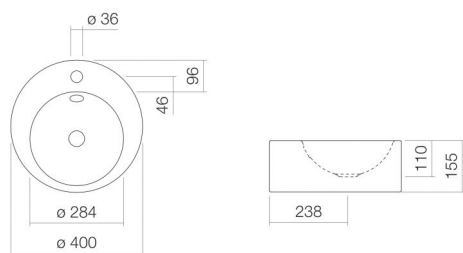

## Technical factsheet

---

**Sit-on basin**

**AB.K400H.2**

**K series**

Item Number: 3004200400

## Characteristics

---

Model description	AB.K400H.2
Item Number	3004200400
Material basin	glazed steel white
Coating	easy-care
Dimensions	w/h/d 400 mm/155 mm/400 mm
Form	round
Hole	with one tap hole
Overflow	with overflow
Net weight	3,7 kg

**Fittings information** Impact area 110 mm - 140 mm  
from middle of tap hole

Optimal impact on the basin mould with fittings that have a vertical outlet (90 ° angle of impact) and a built-in aerator.

## Product/tender specifications

Sit-on basin

AB.K400H.2

K series

Item Number:

3004200400

Text

Sit-on basin, round, Ø 400 mm, height 155 mm, glazed steel, white, easy-care, with one tap hole, centred behind mould, with overflow, included fixing set, overflow set