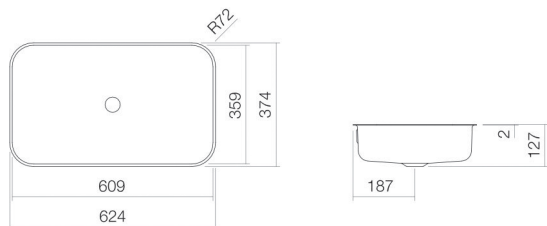

## Characteristics

---

Model description	UB.SR650
Item Number	2255700000
Material basin	glazed steel white
Coating	ProShield
Dimensions	w/h/d 609 mm/127 mm/359 mm
Form	rectangular
Hole	without tap hole
Overflow	with overflow
Net weight	6,4 kg
Mounting type	for installation from below

### Fittings information

Impact area 70 mm - 120 mm  
from rear edge of basin

Optimal impact on the basin mould with fittings that have a vertical outlet (90 ° angle of impact) and a built-in aerator.

### Text

Undermount basin, for installation from below, rectangular, w/h/d 609/127/359 mm, glazed steel, white, ProShield, without tap hole, with overflow, fixing set, overflow set

---