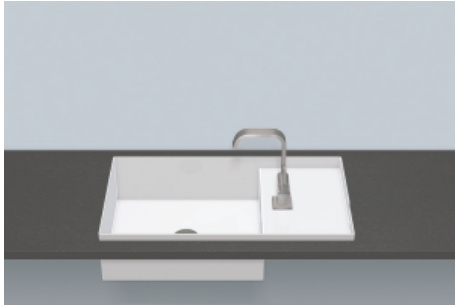

## Technical factsheet

---

**Built-in basin for 30mm thick counter tops**

**EB.ST700H.R**

**ST series (2step)**

Item Number: 2238803000

## Characteristics

---

Model description	EB.ST700H.R
Item Number	2238803000
Material basin	glazed steel white
Dimensions	w/h/d 700 mm/174 mm/400 mm extending 25 mm over counter top mm
Form	rectangular
Hole	with one tap hole
Overflow	without overflow
Net weight	15,4 kg
Mounting type	for installation from below

**Fittings information** Impact area 150 mm - 225 mm  
from middle of tap hole

Optimal impact on the basin mould with fittings that have a vertical outlet (90 ° angle of impact) and a built-in aerator.

### Text

Built-in basin for 30mm thick counter tops, for installation from below, rectangular, w/h/d 700/174/400 mm, extending 25 mm over counter top, glazed steel, white, with one tap hole, right next to mould, without overflow, fixing set