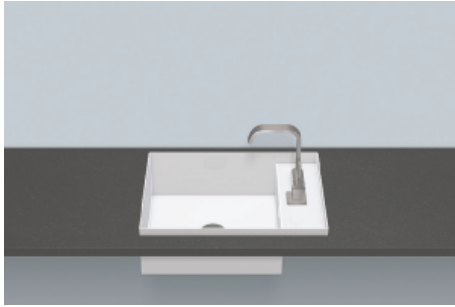

Technical factsheet

Built-in basin for 30mm thick counter tops

EB.ST525H.R

ST series (2step)

Item Number: 2237603000

Characteristics

Model description	EB.ST525H.R
Item Number	2237603000
Material basin	glazed steel white
Dimensions	w/h/d 525 mm/174 mm/400 mm extending 25 mm over counter top mm
Form	rectangular
Hole	with one tap hole
Overflow	with overflow
Net weight	12,2 kg
Mounting type	for installation from below

Fittings information Impact area 120 mm - 200 mm
from middle of tap hole

Optimal impact on the basin mould with fittings that have a vertical outlet (90 ° angle of impact) and a built-in aerator.

Flow rate chart

Product/tender specifications

Built-in basin for 30mm thick counter tops

EB.ST525H.R

ST series (2step)

Item Number:

2237603000

Text

Built-in basin for 30mm thick counter tops, for installation from below, rectangular, w/h/d 525/174/400 mm, extending 25 mm over counter top, glazed steel, white, with one tap hole, right next to mould, with overflow, fixing set, overflow set
