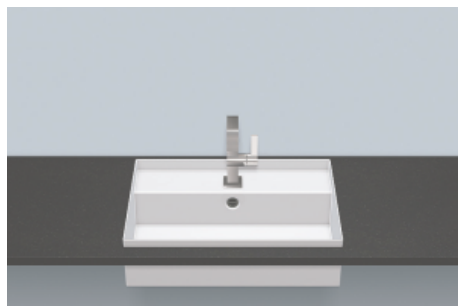

## Technical factsheet

---

**Built-in basin for 30mm thick counter tops**

**EB.ST600H**

**ST series (2step)**

Item Number: 2236603400

## Characteristics

---

Model description	EB.ST600H
Item Number	2236603400
Material basin	glazed steel white
Coating	easy-care
Dimensions	w/h/d 600 mm/174 mm/420 mm extending 25 mm over counter top mm
Form	rectangular
Hole	with one tap hole
Overflow	with overflow
Net weight	14,3 kg
Mounting type	for installation from below

Fittings information	Impact area 115 mm - 145 mm from middle of tap hole
----------------------	--

Optimal impact on the basin mould with fittings that have a vertical outlet (90 ° angle of impact) and a built-in aerator.

### Text

Built-in basin for 30mm thick counter tops, for installation from below, rectangular, w/h/d 600/174/420 mm, extending 25 mm over counter top, glazed steel, white, easy-care, with one tap hole, centred behind mould, with overflow, fixing set, overflow set