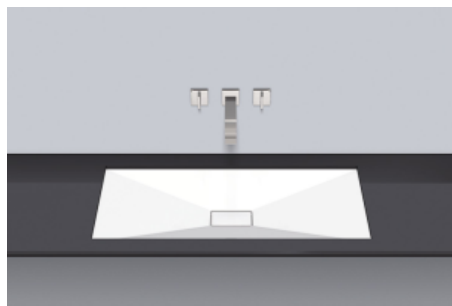

Technical factsheet

Undermount basin

UB.KF800

KF series (Crystalline)

Item Number: 2232500401

Characteristics

Model description	UB.KF800
Item Number	2232500401
Material basin	glazed steel white
Coating	antibacterial
Dimensions	w/h/d 420 mm/50 mm/820 mm
Form	rectangular
Hole	without tap hole
Overflow	without overflow
Net weight	6,45 kg
Mounting type	for installation from below

Optimal impact on the basin mould with fittings that have a vertical outlet (90 ° angle of impact) and a built-in aerator.