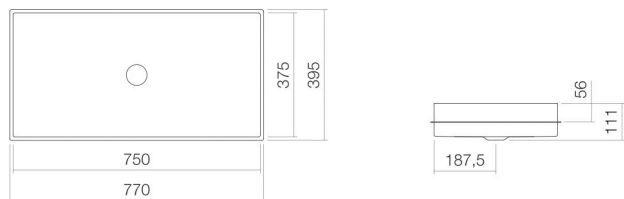

Technical factsheet

Built-in basin for 30mm thick counter tops

EB.ME750

ME series (Metaphor)

Item Number: 2227503000

Characteristics

Model description	EB.ME750
Item Number	2227503000
Material basin	glazed steel white
Coating	ProShield
Dimensions	w/h/d 750 mm/111 mm/375 mm extending 25 mm over counter top mm
Form	rectangular
Hole	without tap hole
Overflow	without overflow
Net weight	13,2 kg
Mounting type	for installation from below

Fittings information	Impact area 100 mm - 145 mm from rear edge of basin
----------------------	--

Optimal impact on the basin mould with fittings that have a vertical outlet (90 ° angle of impact) and a built-in aerator.

Flow rate chart

Product/tender specifications

Built-in basin for 30mm thick counter tops

EB.ME750

ME series (Metaphor)

Item Number:

2227503000

Text

Built-in basin for 30mm thick counter tops, for installation from below, rectangular, w/h/d 750/111/375 mm, extending 25 mm over counter top, glazed steel, white, ProShield, without tap hole, without overflow, included fixing set, drain valve, valve cap, chrome-plated, Ø 63 mm
