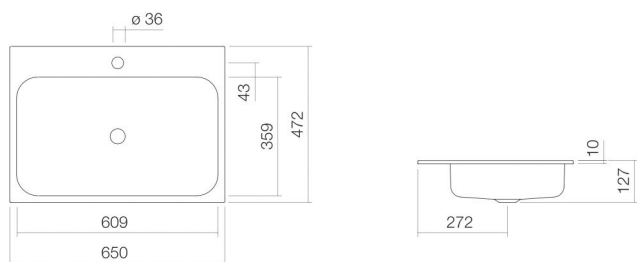

## Characteristics

---

Model description	EB.SR650H
Item Number	2219800000
Material basin	glazed steel white
Coating	ProShield
Dimensions	w/h/d 650 mm/127 mm/472 mm
Form	rectangular
Hole	with one tap hole
Overflow	without overflow
Net weight	7,7 kg
Mounting type	for installation from above

### Fittings information

Impact area 105 mm - 155 mm  
from middle of tap hole

Optimal impact on the basin mould with fittings that have a vertical outlet (90 ° angle of impact) and a built-in aerator.

### Text

Built-in basin, for installation from above, rectangular, w/h/d 650/127/472 mm, glazed steel, white, ProShield, with one tap hole, centred behind mould, without overflow, fixing set

---