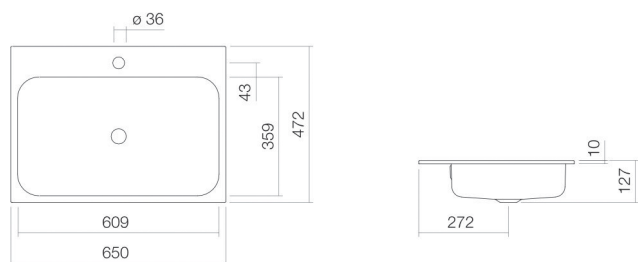

## Characteristics

---

Model description	EB.SR650H
Item Number	2219600000
Material basin	glazed steel white
Coating	ProShield
Dimensions	w/h/d 650 mm/127 mm/472 mm
Form	rectangular
Hole	with one tap hole
Overflow	with overflow
Net weight	7,7 kg
Mounting type	for installation from above

### Fittings information

Impact area 105 mm - 155 mm  
from middle of tap hole

Optimal impact on the basin mould with fittings that have a vertical outlet (90 ° angle of impact) and a built-in aerator.

### Text

Built-in basin, for installation from above, rectangular, w/h/d 650/127/472 mm, glazed steel, white, ProShield, with one tap hole, centred behind mould, with overflow, fixing set, overflow set