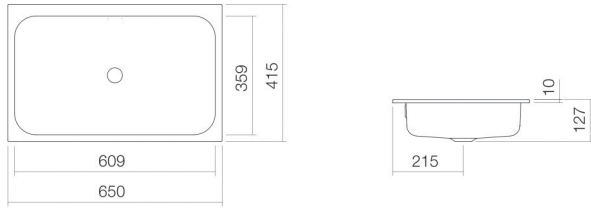

## Characteristics

---

Model description	EB.SR650
Item Number	2218700401
Material basin	glazed steel
	white
Coating	antibacterial
Dimensions	w/h/d 650 mm/127 mm/415 mm
Form	rectangular
Hole	without tap hole
Overflow	with overflow
Net weight	7,4 kg
Mounting type	for installation from above

### Fittings information

Impact area 98 mm - 148 mm  
from rear edge of basin

Optimal impact on the basin mould with fittings that have a vertical outlet (90 ° angle of impact) and a built-in aerator.