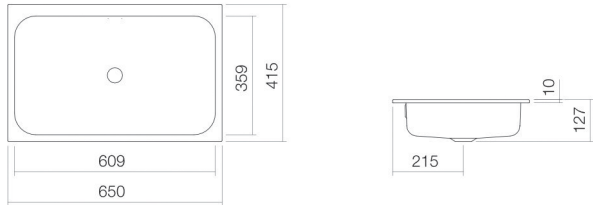

Technical factsheet

Built-in basin

EB.SR650

SR series (Stream)

Item Number: 2218700000

Characteristics

Model description	EB.SR650
Item Number	2218700000
Material basin	glazed steel white
Coating	ProShield
Dimensions	w/h/d 650 mm/127 mm/415 mm
Form	rectangular
Hole	without tap hole
Overflow	with overflow
Net weight	7,4 kg
Mounting type	for installation from above

Fittings information

Impact area 98 mm - 148 mm
from rear edge of basin

Optimal impact on the basin mould with fittings that have a vertical outlet (90 ° angle of impact) and a built-in aerator.

Flow rate chart

Product/tender specifications

Built-in basin

EB.SR650

SR series (Stream)

Item Number:

2218700000

Text

Built-in basin, for installation from above, rectangular, w/h/d 650/127/415 mm, glazed steel, white, ProShield, without tap hole, with overflow, fixing set, overflow set
