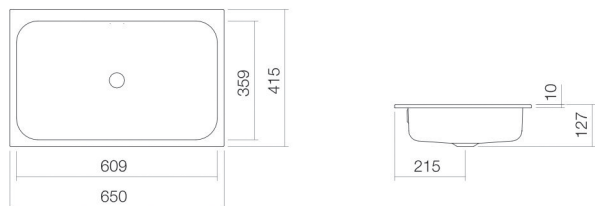

## Characteristics

---

Model description	EB.SR650
Item Number	2218700000
Material basin	glazed steel white
Coating	ProShield
Dimensions	w/h/d 650 mm/127 mm/415 mm
Form	rectangular
Hole	without tap hole
Overflow	with overflow
Net weight	7,4 kg
Mounting type	for installation from above

### Fittings information

Impact area 98 mm - 148 mm  
from rear edge of basin

Optimal impact on the basin mould with fittings that have a vertical outlet (90 ° angle of impact) and a built-in aerator.