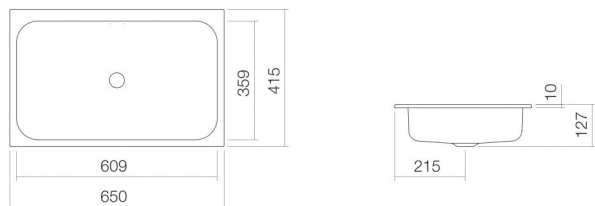

Technical factsheet

Built-in basin
EB.SR650
SR series (Stream)
Item Number:

2218500000

Characteristics

Model description	EB.SR650
Item Number	2218500000
Material basin	glazed steel white
Coating	ProShield
Dimensions	w/h/d 650 mm/127 mm/415 mm
Form	rectangular
Hole	without tap hole
Overflow	without overflow
Net weight	7,4 kg
Mounting type	for installation from above

Fittings information

Impact area 98 mm - 148 mm
from rear edge of basin

Optimal impact on the basin mould with fittings that have a vertical outlet (90 ° angle of impact) and a built-in aerator.

Flow rate chart

Product/tender specifications

Built-in basin

EB.SR650

SR series (Stream)

Item Number:

2218500000

Text

Built-in basin, for installation from above, rectangular, w/h/d 650/127/415 mm, glazed steel, white, ProShield, without tap hole, without overflow, fixing set
