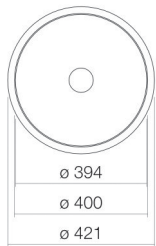

## Technical factsheet

---

**Built-in basin for 30mm thick counter tops**

**EB.KE400**

**KE series (Unisono)**

Item Number: 2025503401

## Characteristics

---

Model description	EB.KE400
Item Number	2025503401
Material basin	glazed steel
	white
Coating	antibacterial
Dimensions	w/h/d 400 mm/114 mm/400 mm
	extending 25 mm over counter top mm
Form	round
Hole	without tap hole
Overflow	without overflow
Net weight	5,9 kg
Mounting type	for installation from above

Fittings information	Impact area 115 mm - 160 mm from rear edge of basin
----------------------	--------------------------------------------------------

Optimal impact on the basin mould with fittings that have a vertical outlet (90 ° angle of impact) and a built-in aerator.

## Text

Built-in basin for 30mm thick counter tops, for installation from above, round, Ø 400 mm, height 114 mm, extending 25 mm over counter top, glazed steel, white, antibacterial, without tap hole, without overflow, included fixing set, drain valve, valve cap, chrome-plated, Ø 74 mm