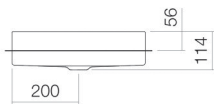

Flow rate chart

Product/tender specifications

Built-in basin for 30mm thick counter tops

EB.KE400

KE series (Unisono)

Item Number:

2025503401

Text