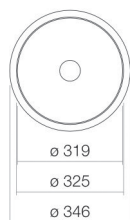

## Technical factsheet

---

**Built-in basin for 30mm thick counter tops**

**EB.KE325**

**KE series (Unisono)**

Item Number: 2023503000

## Characteristics

---

Model description	EB.KE325
Item Number	2023503000
Material basin	glazed steel white
Coating	ProShield
Dimensions	w/h/d 325 mm/104 mm/325 mm extending 25 mm over counter top mm
Form	round
Hole	without tap hole
Overflow	without overflow
Net weight	4,1 kg
Mounting type	for installation from above

Fittings information	Impact area 95 mm - 130 mm from rear edge of basin
----------------------	---

Optimal impact on the basin mould with fittings that have a vertical outlet (90 ° angle of impact) and a built-in aerator.

## Text

Built-in basin for 30mm thick counter tops, for installation from above, round, Ø 325 mm, height 104 mm, extending 25 mm over counter top, glazed steel, white, ProShield, without tap hole, without overflow, included fixing set, drain valve, valve cap, chrome-plated, Ø 63 mm