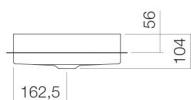

## Technical factsheet

---

**Built-in basin for 30mm thick counter tops**

**EB.KE325**

**KE series (Unisono)**

Item Number: 2023503000

## Characteristics

---

Model description	EB.KE325
Item Number	2023503000
Material basin	glazed steel white
Coating	ProShield
Dimensions	w/h/d 325 mm/104 mm/325 mm extending 25 mm over counter top mm
Form	round
Hole	without tap hole
Overflow	without overflow
Net weight	4,1 kg
Mounting type	for installation from above

Fittings information	Impact area 95 mm - 130 mm from rear edge of basin
----------------------	---

Optimal impact on the basin mould with fittings that have a vertical outlet (90 ° angle of impact) and a built-in aerator.

## Text

Built-in basin for 30mm thick counter tops, for installation from above, round, Ø 325 mm, height 104 mm, extending 25 mm over counter top, glazed steel, white, ProShield, without tap hole, without overflow, included fixing set, drain valve, valve cap, chrome-plated, Ø 63 mm