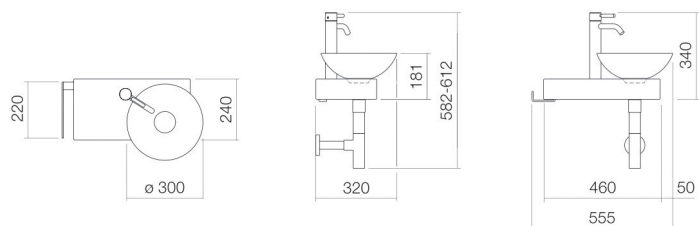

Technical factsheet

Washplace

SET.WP.PN2

PN-series (Piccolo Novo)

Item Number: 0613002000

Characteristics

Model description	SET.WP.PN2
Item Number	0613002000
Material basin	glazed steel white
Coating	ProShield
Furniture material	steel glazed white
Dimensions	w/h/d 555 mm/597 mm/320 mm
Form	rectangular
Hole	with one tap hole
Overflow	without overflow
Net weight	10,5 kg
Mounting type	wall-hanging

Fittings information

Impact area 121 mm - 151 mm
from middle of tap hole

Optimal impact on the basin mould with fittings that have a vertical outlet (90 ° angle of impact) and a built-in aerator.

Flow rate chart

Product/tender specifications

Washplace

SET.WP.PN2

PN-series (Piccolo Novo)

Item Number:

0613002000

Text

Washplace, wall-hanging, rectangular, w/h/d 555/597/320 mm, dish basin, sink right, w/h/d 300/112/300 mm, glazed steel, white, ProShield, with one tap hole, left next to bowl, without overflow, bracket, steel, glazed, white, polished stainless steel, included fixing set, drain valve, valve cap, glazed in the basin colour, Ø 84 mm, chrome-plated bottle trap, single-lever basin mixer with raised base
