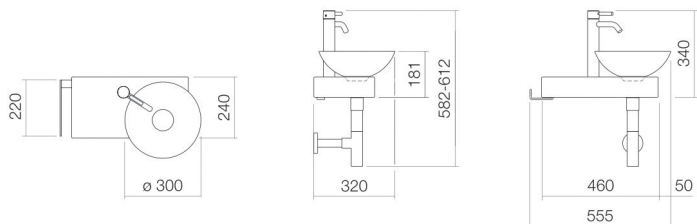

## Characteristics

---

Model description	SET.WP.PN2
Item Number	0613002000
Material basin	glazed steel white
Coating	ProShield
Furniture material	steel glazed white
Dimensions	w/h/d 555 mm/597 mm/320 mm
Form	rectangular
Hole	with one tap hole
Overflow	without overflow
Net weight	10,5 kg
Mounting type	wall-hanging

**Fittings information** Impact area 121 mm - 151 mm  
from middle of tap hole

Optimal impact on the basin mould with fittings that have a vertical outlet (90 ° angle of impact) and a built-in aerator.

### Text

Washplace, wall-hanging, rectangular, w/h/d 555/597/320 mm, dish basin, sink right, w/h/d 300/112/300 mm, glazed steel, white, ProShield, with one tap hole, left next to bowl, without overflow, bracket, steel, glazed, white, polished stainless steel, included fixing set, drain valve, valve cap, glazed in the basin colour, Ø 84 mm, chrome-plated bottle trap, single-lever basin mixer with raised base