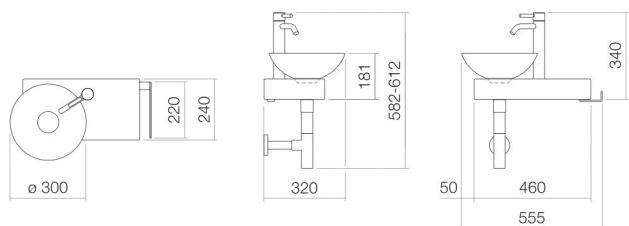

## Characteristics

---

Model description	SET.WP.PN1
Item Number	0613001000
Material basin	glazed steel white
Coating	ProShield
Furniture material	steel glazed white
Dimensions	w/h/d 555 mm/597 mm/320 mm
Form	rectangular
Hole	with one tap hole
Overflow	without overflow
Net weight	10,5 kg
Mounting type	wall-hanging

### Fittings information

Impact area 121 mm - 151 mm  
from middle of tap hole

Optimal impact on the basin mould with fittings that have a vertical outlet (90 ° angle of impact) and a built-in aerator.

### Text

Washplace, wall-hanging, rectangular, w/h/d 555/597/320 mm, dish basin, sink left, w/h/d 300/112/300 mm, glazed steel, white, ProShield, with one tap hole, right next to bowl, without overflow, bracket, steel, glazed, white, polished stainless steel, included fixing set, drain valve, valve cap, glazed in the basin colour, Ø 84 mm, chrome-plated bottle trap, single-lever basin mixer with raised base